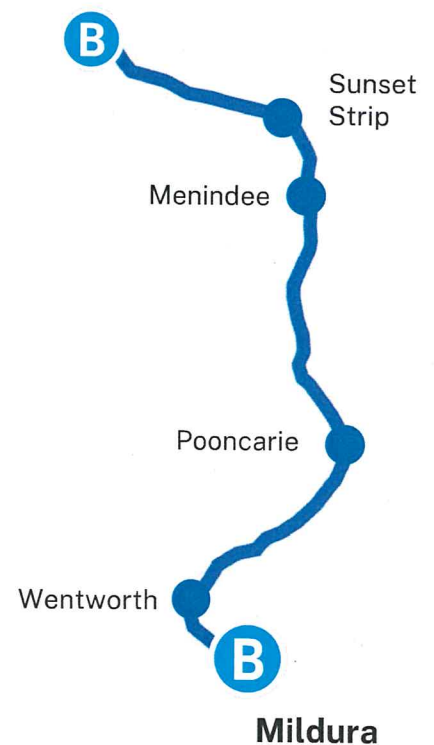

New weekly bus service to Mildura from 18 November

Do you live in Broken Hill, Sunset Strip, Menindee, Pooncarie or Wentworth?

- You can now travel from Broken Hill, Sunset Strip, Menindee, Pooncarie and Wentworth to Mildura and back every Monday, in addition to current services.
- You can spend more time in the city to shop, attend appointments and visit friends and family.
- This weekly service is a trial for 12 months
- The cost will vary depending on point of origin and destination, as well as concession card holders.

For more information visit cdcbrokenhill.com.au/timetables-maps or call 08 8087 3311

Broken Hill

Broken Hill to Mildura (Morning)	
Broken Hill Visitor Centre	06:30
Sunset Strip - Highway pick up	07:25
Menindee - Coombes Service Station	07:45
Pooncarie Main Store	09:12
Wentworth Grande Resort	10:12
Mildura Central Shopping Centre	10:44
Mildura Railway Station	10:54

Mildura to Broken Hill (Afternoon)	
Mildura Railway Station	15:15
Mildura Central Shopping Centre	15:30
Wentworth Grande Resort	16:00
Pooncarie Main Store	17:02
Menindee - Coombes Service Station	18:29
Sunset Strip - Highway pick up	18:44
Broken Hill Visitor Centre	19:39