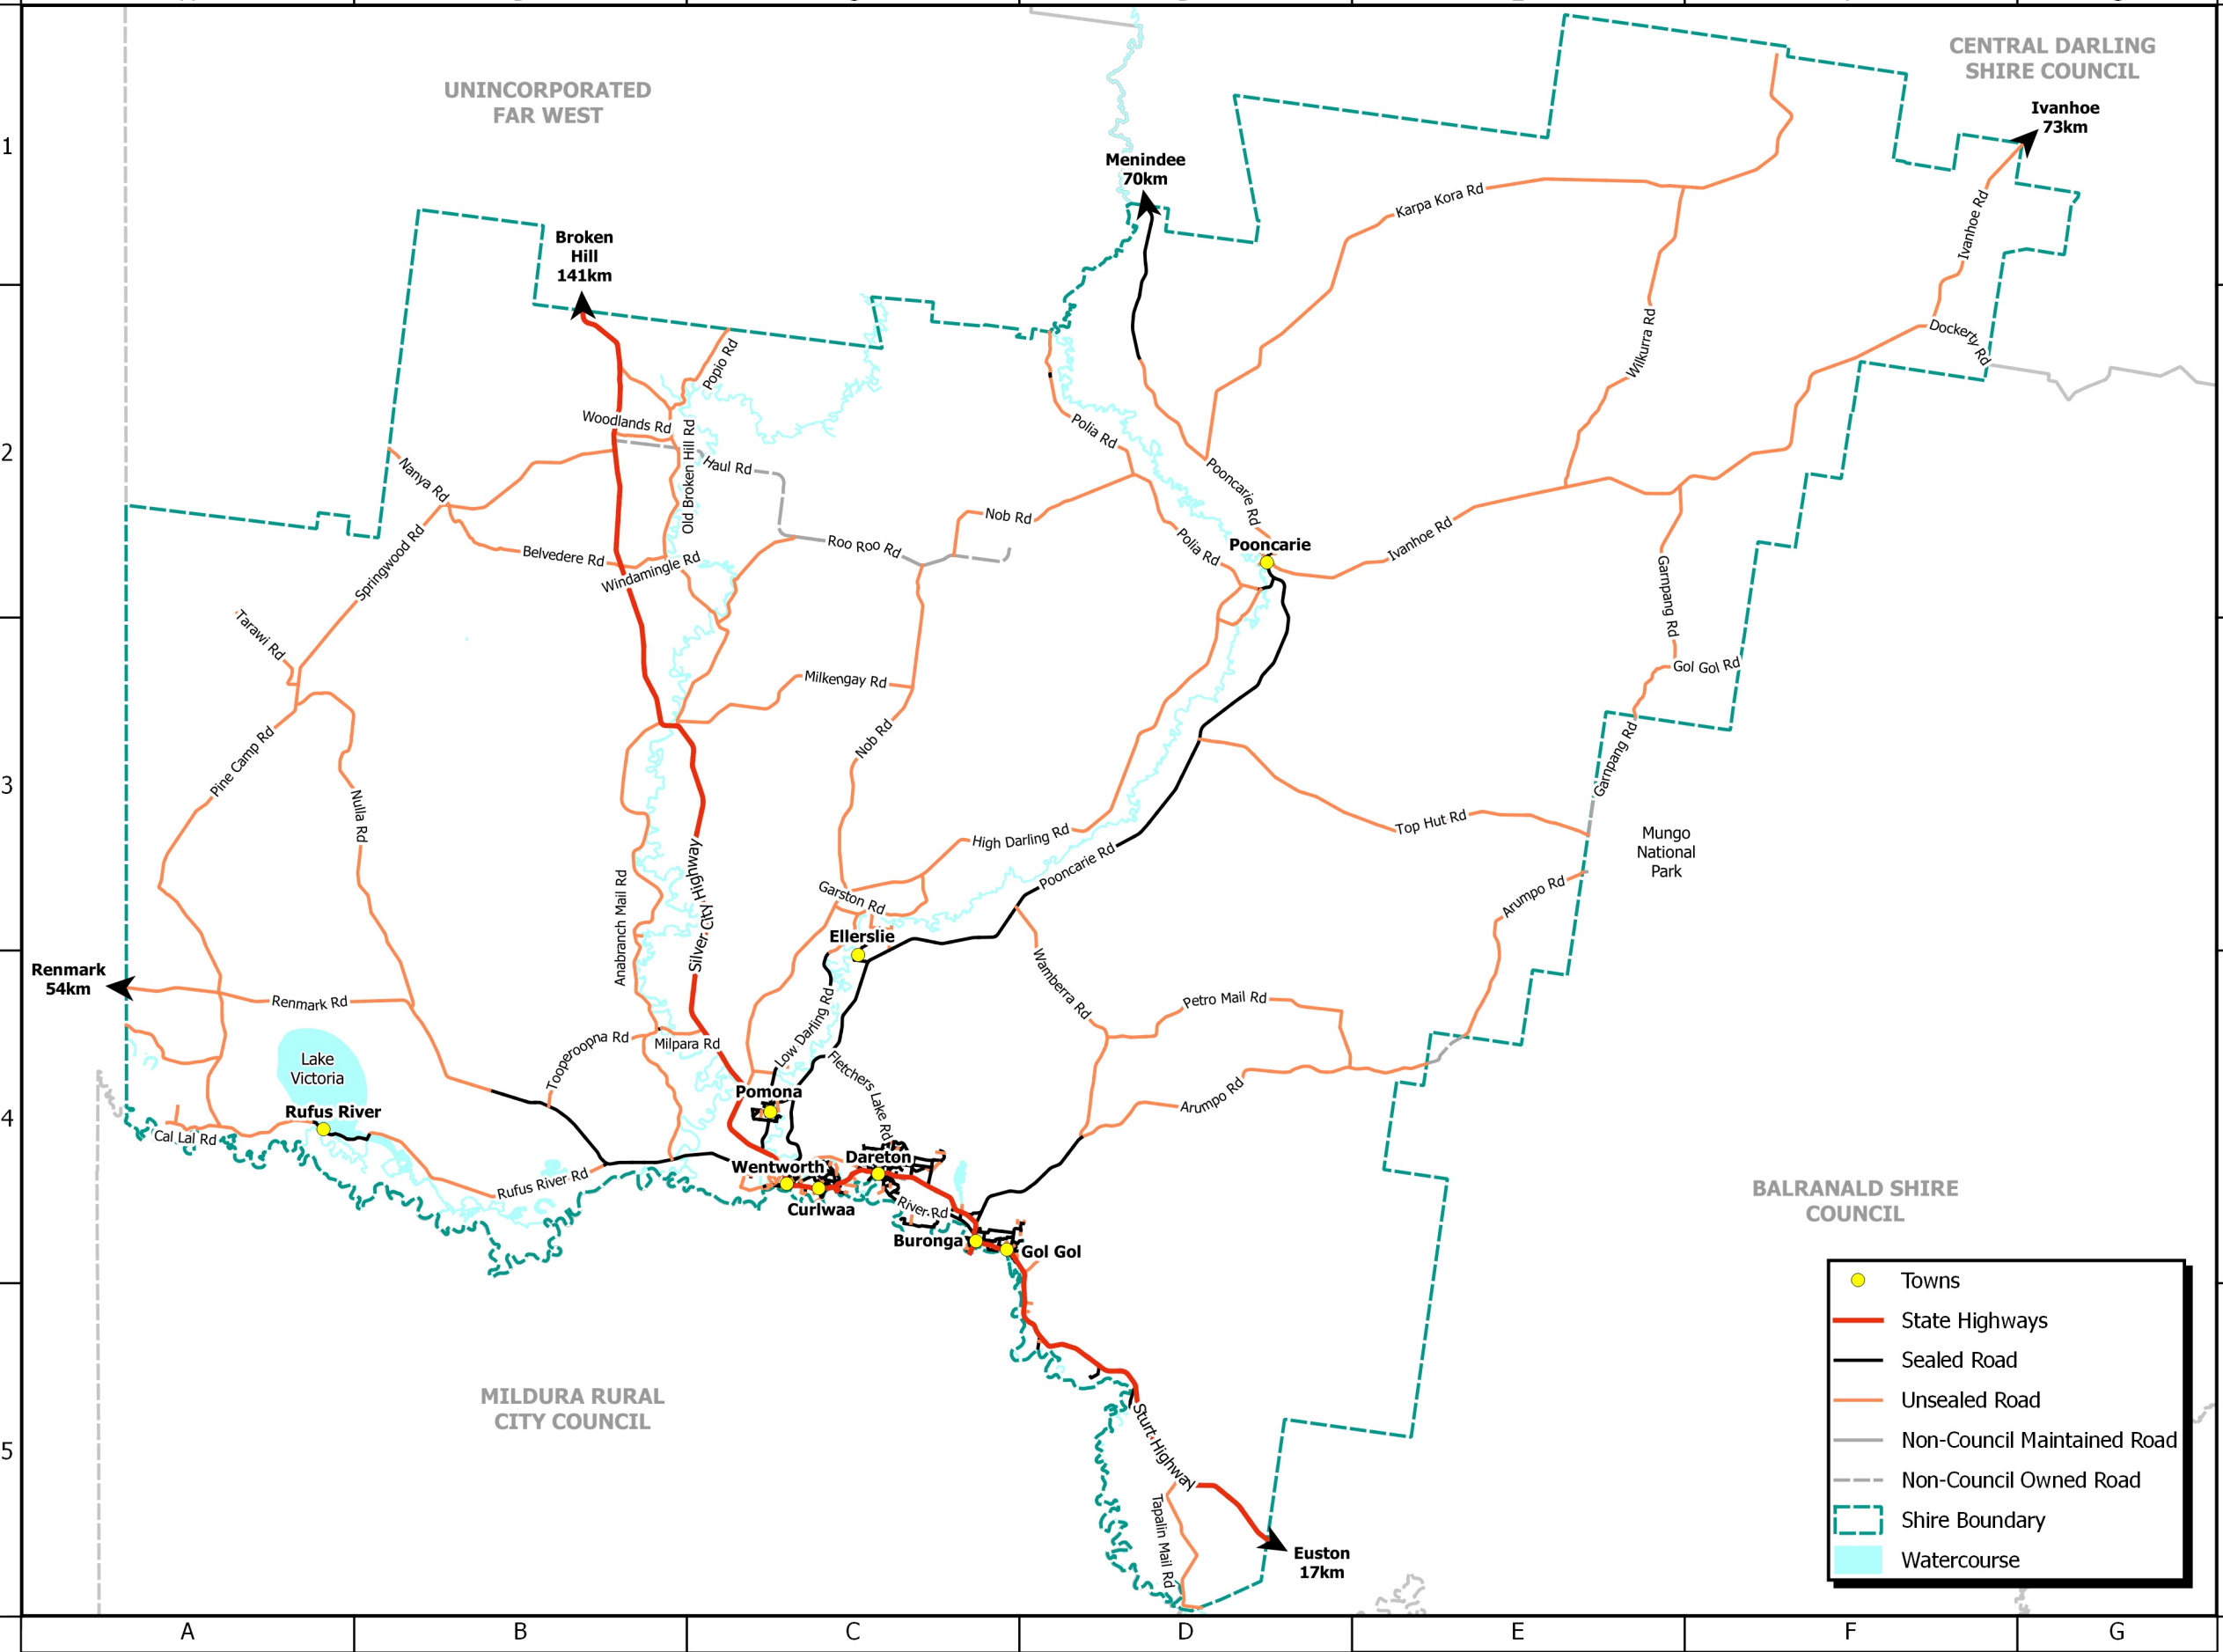

Road Name	Sealed	Unsealed	Map Ref
Anabranch Mail Road	0.11	68.78	B3-4
Arumpo Road	18.64	74.94	C4, D4, E3-4
Belvedere Road	0	25.4	B2
Cal Lal Road	0	7.34	A4
Dockerty Road	0	9.92	F2
Fletchers Lake Road	19.03	0	C4
Garpang Road	0	33.09	E2-3
Garston Road	0	3.18	C3
Gol Gol Road	0	8.67	E3, F3
Haul Road	0	0	B2, C2
High Darling Road	3.08	104.16	C3-4, D2-3
Ivanhoe Road	0.04	125.14	D2, E2, F1-2
Karpa Kora Road	0	107.55	D1-2, E1, F1
Low Darling Road	21.47	19.5	C3-4
Milkengay Road	0	33.13	C3
Milpara Road	0.22	5.92	B4, C4
Minda Road	0.07	8.05	D2
Nanya Road	0	10.72	B2
Nob Road	0	78.61	C2-3, D2
Nulla Road	0	49.55	A3, B3-4
Old Broken Hill Road	0	56.88	C2-3, B2
Old Wentworth Road	0.95	8.37	C4
Petro Mail Road	0	39.94	D4
Pine Camp Road	0	46.12	A3-4
Polia Road	0.23	44.42	D2
Pooncarie Road	136.38	30.23	C3-4, D1-3
Popio Road	0	14.42	B2, C2
Red Hill Road	0	2.76	C4
Remark Road	41.09	53.04	A4, B4, C4
Roo Roo Road	0	33.64	C2-3
Rufus River Road	8.93	64.08	A4, B4
Springwood Road	0	56.84	A3, B2
Tapalin Mail Road	0	21.05	D5
Tarawi Road	0	13.39	A3
Tooperoopna Road	0	17.7	B4
Top Hut Road	0	53.66	D3, E3
Wamberra Road	0	34.62	D3-4
Wilkurra Road	0	43.39	E1-2
Windamingle Road	0	6.3	B2
Woodlands Road	0	7.5	B2

Highway Name	Sealed	Unsealed	Map Ref
Sturt Highway	60.9	0	C4, D4-5
Silver City Highway	155.49	0	B2-3, C3-4

- Towns
- State Highways
- Sealed Road
- Unsealed Road
- Non-Council Maintained Road
- - - Non-Council Owned Road
- - - Shire Boundary
- Watercourse