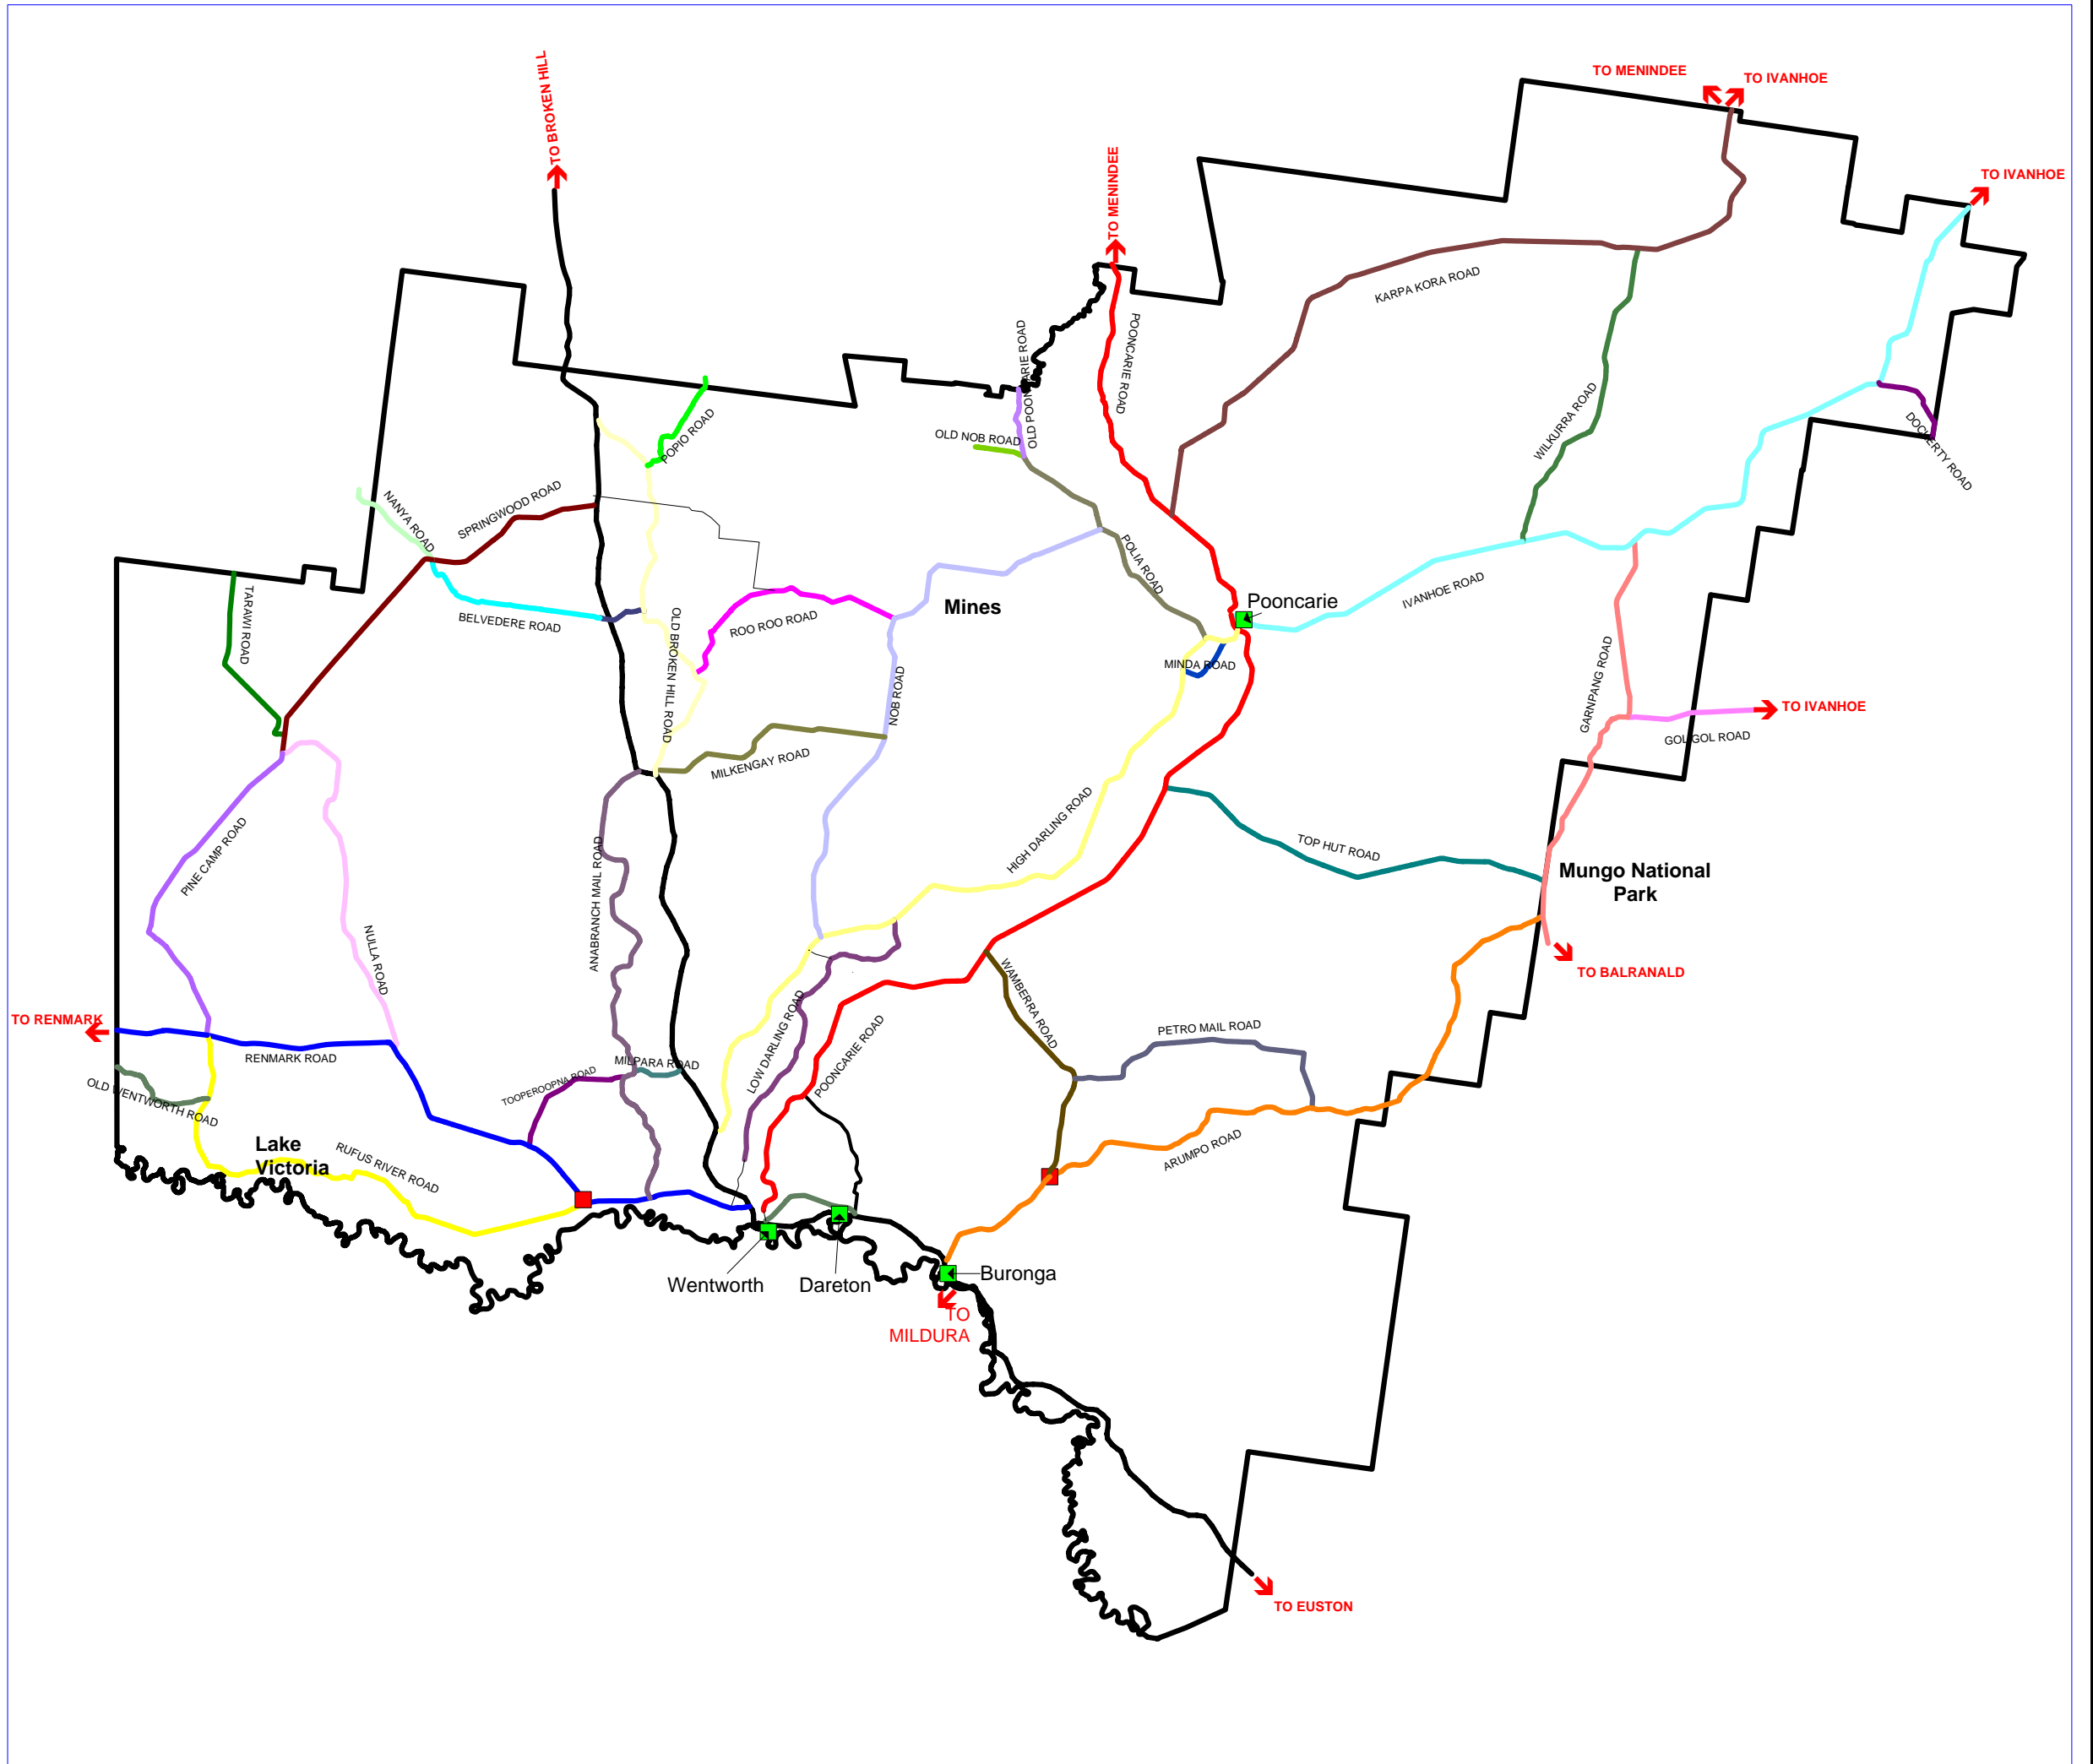

## Local Roads for Road Closures within the Wentworth Shire

### State/ National Highway

### Local Roads

- ANABRANCH MAIL ROAD
- ARUMPO ROAD
- BELVEDERE ROAD
- DOCKERTY ROAD
- FLETCHERS LAKE ROAD
- GARNPANG ROAD
- GOL GOL ROAD
- HIGH DARLING ROAD
- IVANHOE ROAD
- KARPA KORA ROAD
- LOW DARLING ROAD
- MILKENGAY ROAD
- MILPARA ROAD
- MINDA ROAD
- NANYA ROAD
- NOB ROAD
- NULLA ROAD
- OLD BROKEN HILL ROAD
- OLD NOB ROAD
- OLD POONCARIE ROAD
- OLD WENTWORTH ROAD
- PETRO MAIL ROAD
- PINE CAMP ROAD
- POLIA ROAD
- POONCARIE ROAD
- POPIO ROAD
- RENMARK ROAD
- ROO ROO ROAD
- RUFUS RIVER ROAD
- SPRINGWOOD ROAD
- TARAWI ROAD
- TOOPEROPNA ROAD
- TOP HUT ROAD
- WAMBERRA ROAD
- WILKURRA ROAD
- WINDAMINGLE ROAD
- End of Bitumen
- Towns

Scale: 1:800,000 @ A3

Projection: GDA 1994  
MGA Zone 54

Map Identification Number: Shire\_roads\_2012\_02\_22